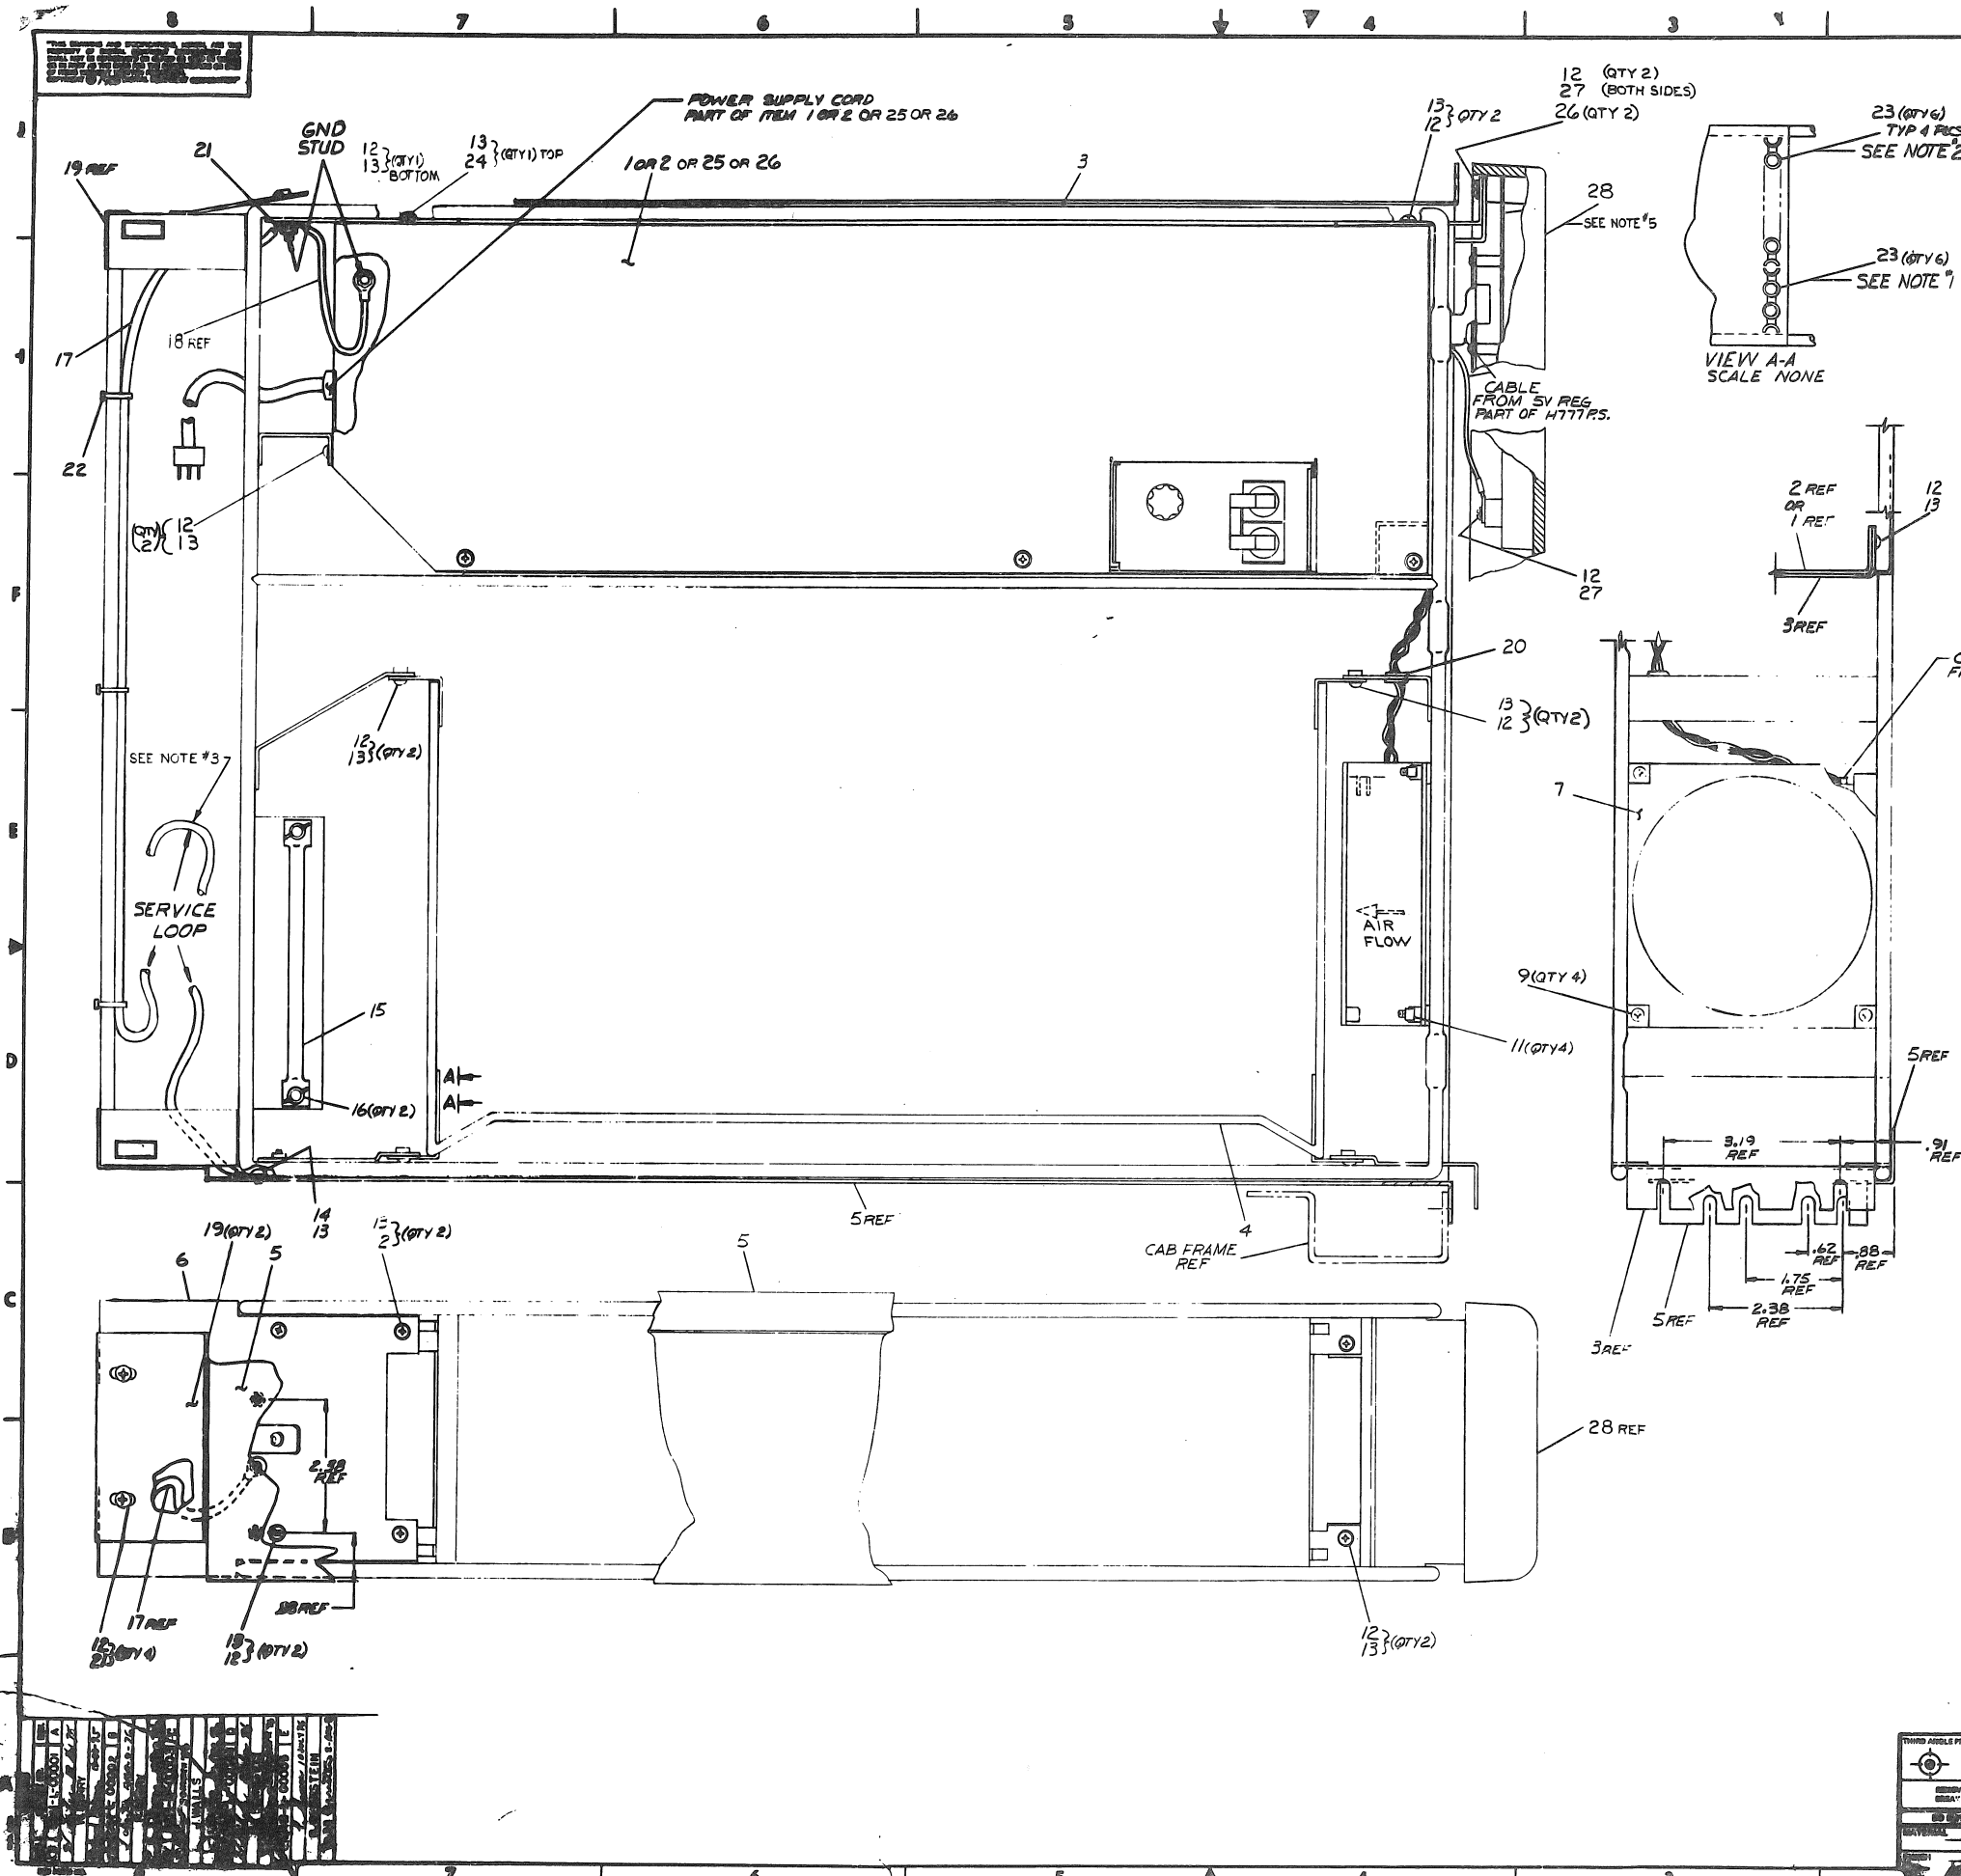

TABLE OF CONTENTS

FIELD MAINT. PRINT SET BALL-L B-TC-BALL-L-1
BOX 5.25 BALL-L E-UA-BALL-L
PRINT SET H777-B MP00016
CONSOLE ASSY EXPANSION BOX D-AD-7012540-0-0

UNIT VARIATIONS COVERED BY THIS PRINT SET
BALL-LA
BALL-LB
BALL-LC
BALL-LD
BALL-LE
BALL-LF
BALL-LH
BALL-LJ

MANUFACTURING USE ONLY

EXPANSION BOX

BALL-L Field Maintenance Print Set

Digital Equipment Corporation

PRINT SET ORDER NO.
MP00018

EN-01124-16-N675-1327)

REVISIONS	DATE	CHG. NO.	REV.	USED ON OPTION/MODEL	DRN.	DATE	TITLE:	SIZE	CODE	NUMBER	REV.									
	APR-76	BALL-L-4	A									11/84	D. HEALY	9/30/75	FIELD MAINTENANCE PRINT SET BALL-L	B	TC	BALL-L-1	A	
												11/34	CHK'D	9/30/75		DIST.				
													D. HEALY							
													PROJ. ENG.							
				FIELD SERV.																
SHEET 1 OF 1					R. Barry	10-22-75														

DRB 124

- NOTES:**
- CUT ITEM #23 AS INDICATED BY VIEW A-A (ONE PIECE OF ITEM #23 WILL MAKE TWO PIECES) TYP 6 PLACES—TWO ITEM #15 REQ'D.
 - USE ITEM #23 AS IS NO REWORK IS REQ'D TYP 6—ITEM #23 REQ'D.
 - ITEM #17 SERVICE LOOP SHOULD BE 24 INCHES.
 - BAIL-LA 115V CORE
BAIL-LB 230V MOS
BAIL-LC 115V MOS
BAIL-LD 230V ONLY
BAIL-LE 115V CORE
BAIL-LF 230V MOS
BAIL-LH 115V MOS
BAIL-LJ 230V ONLY
- MANUFACTURING USE ONLY
EXPANSION BOX
- ADD CONSOLE FOR EXPANSION BOX ONLY.